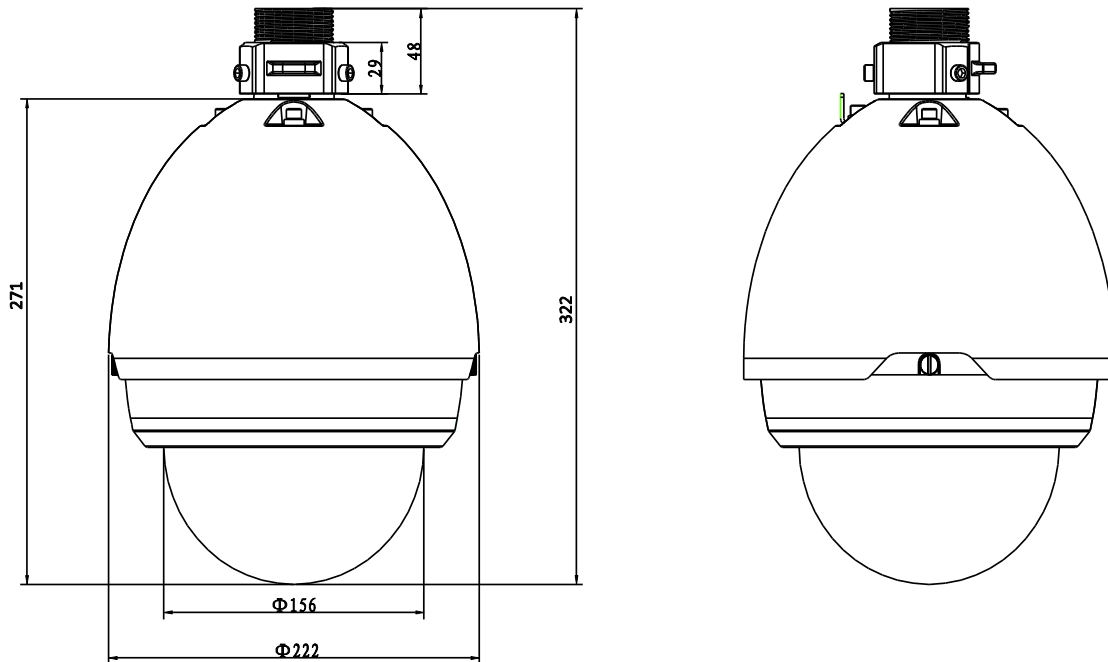

DH-SD65220/230/S220-HN

Dimensions (mm)

Accessories

DH-69FB	DH-PFA111	Power Supply